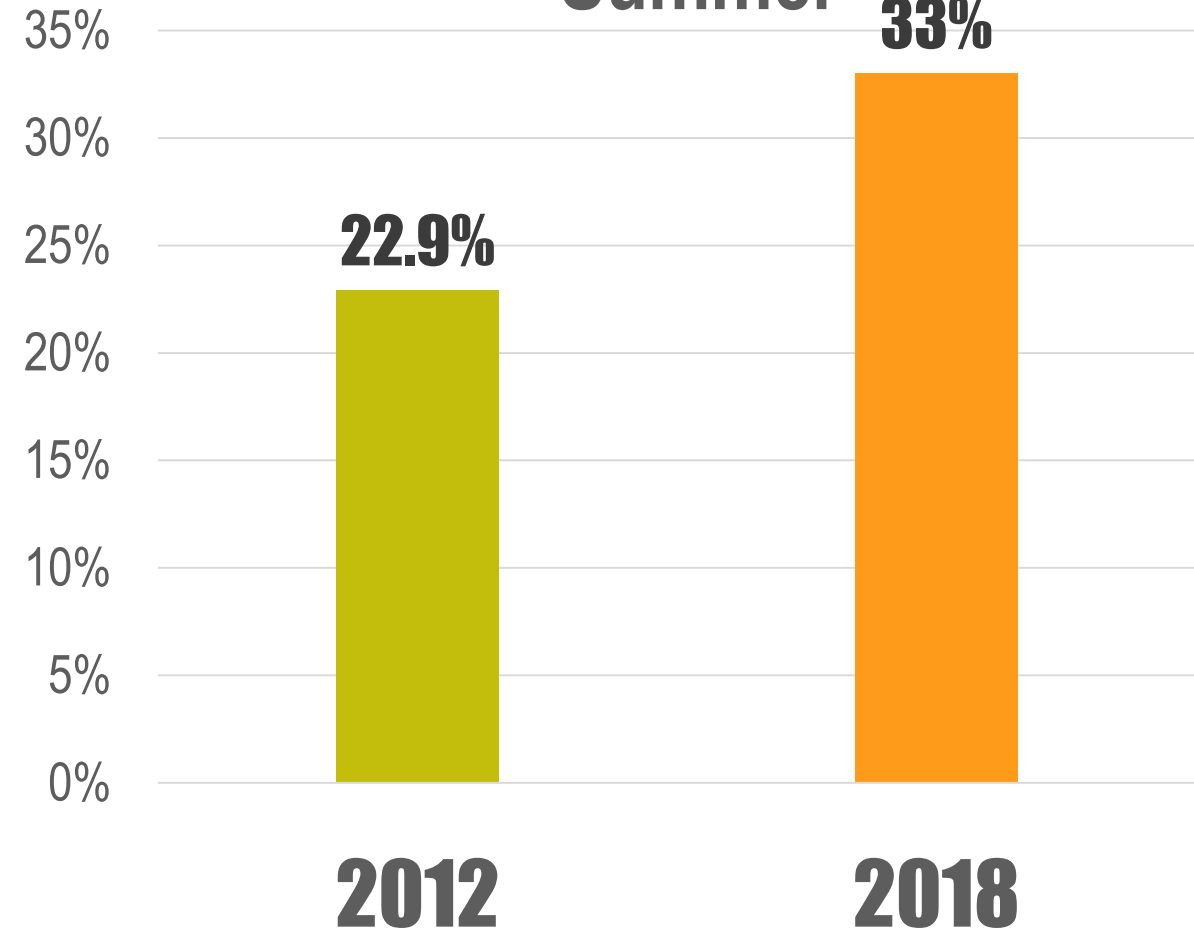

Transformative Education

Year-Round University

Summer Enrollment

% of Undergrads Enrolled in Summer

Summer Start Growth

	2015	2016	2017	2018
Summer Start <i>Conditional Admits</i>	0	161	149	166
Early Start <i>Voluntary</i>	0	19	72	187