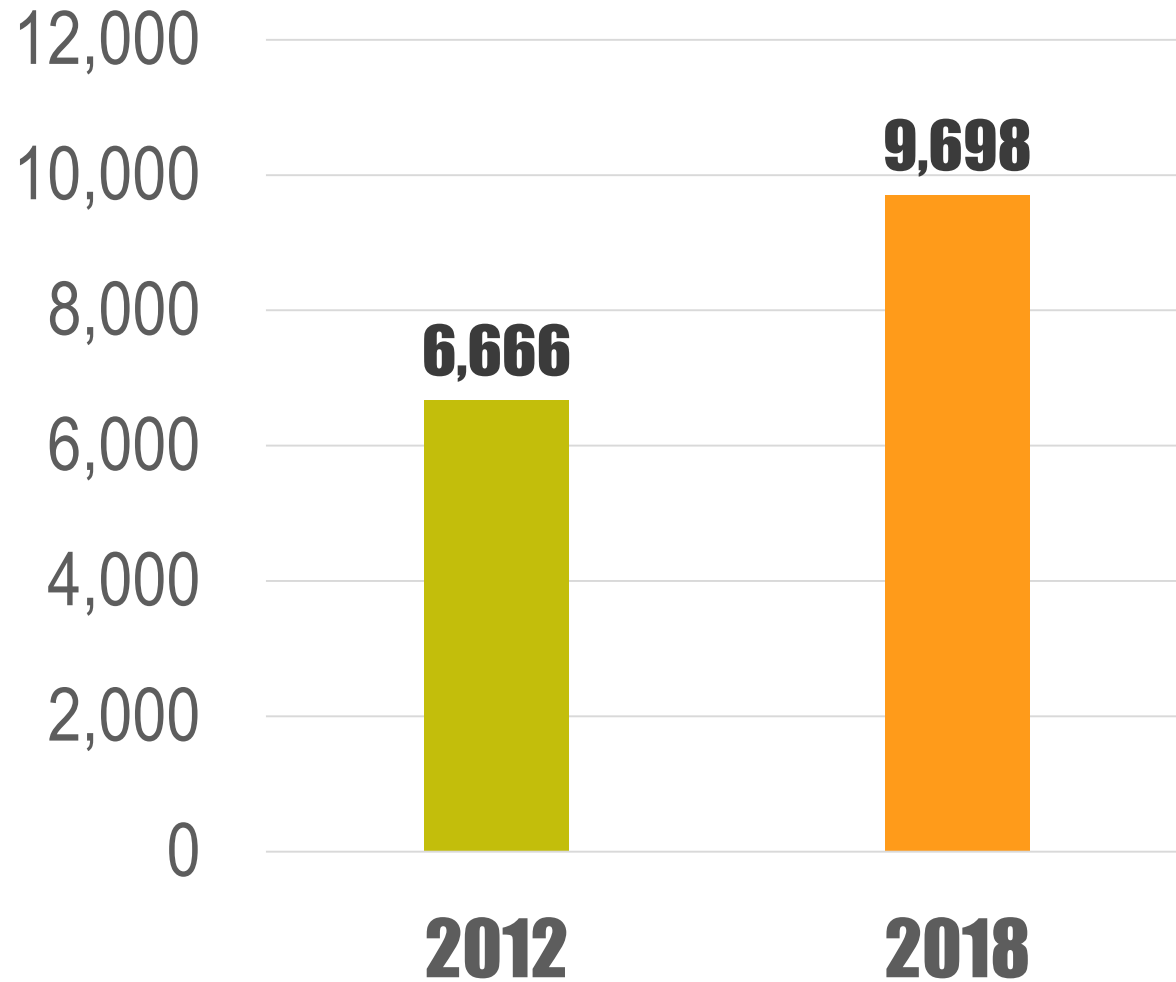

Year-Round University

Summer Enrollment