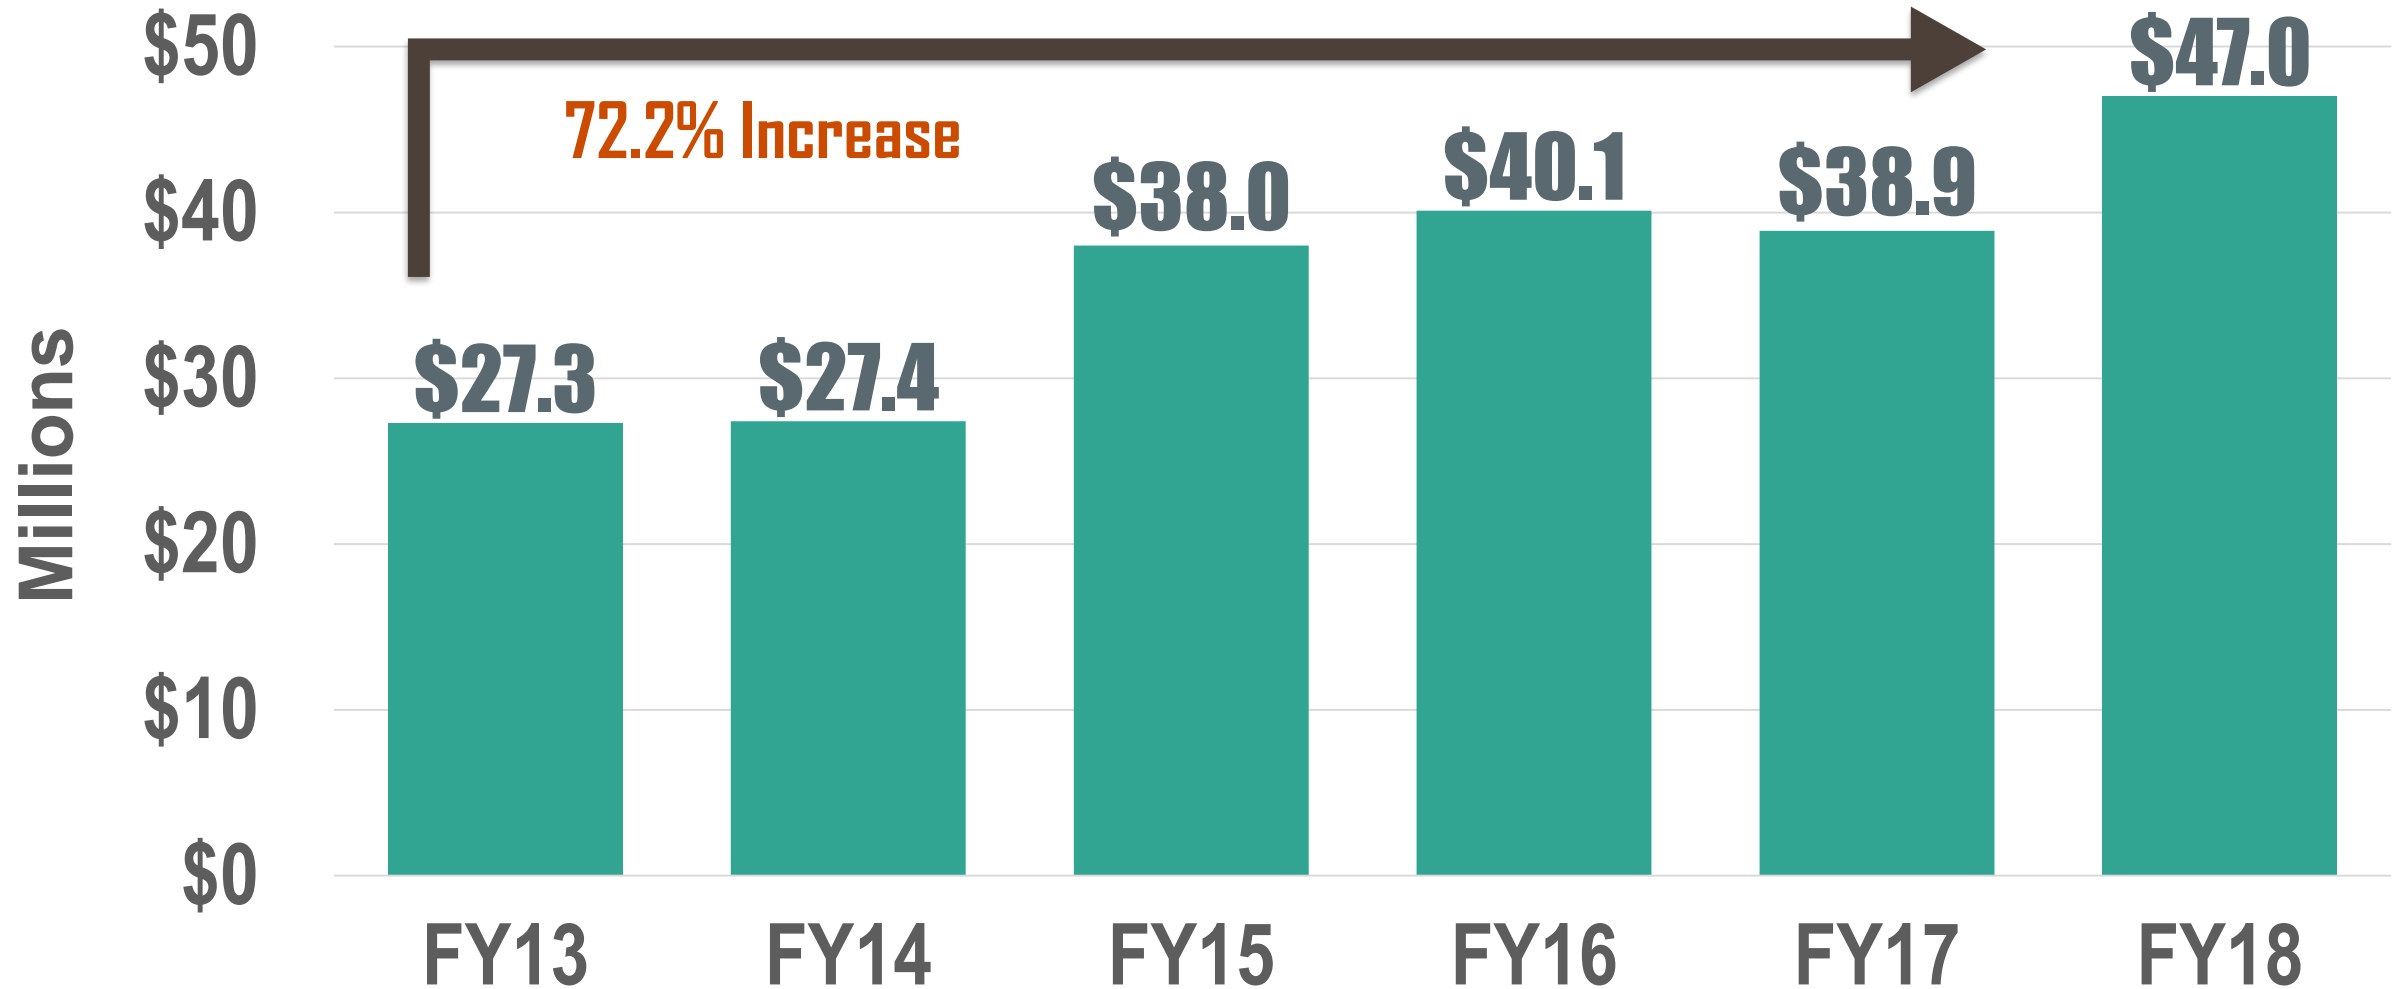

DRUGS IN DISCOVERY PIPELINE

World-Changing Research

Drug Discovery

1,684 unique clinical trials sites
around the world

World-Changing Research

Research Awards From DoD

DATA SCIENCE SNAPSHOT: 2019

- 180 ongoing research projects
- 90 corporations supporting faculty research or student activities *e.g. Data Science Hackathon*
- 170 Data Science courses offered with 30 in development