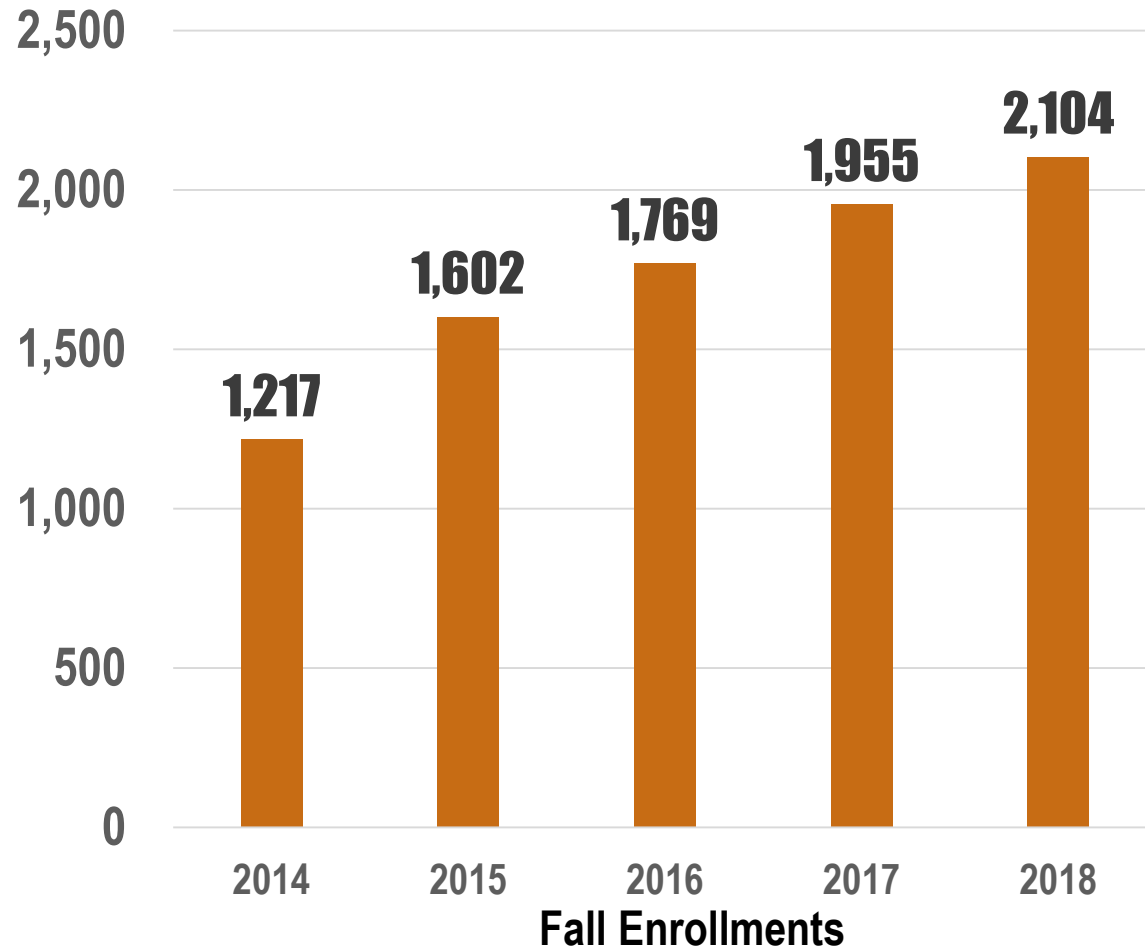

Online Learning

Purdue Global

Online or Hybrid Enrollments at WL, Northwest, & Fort Wayne