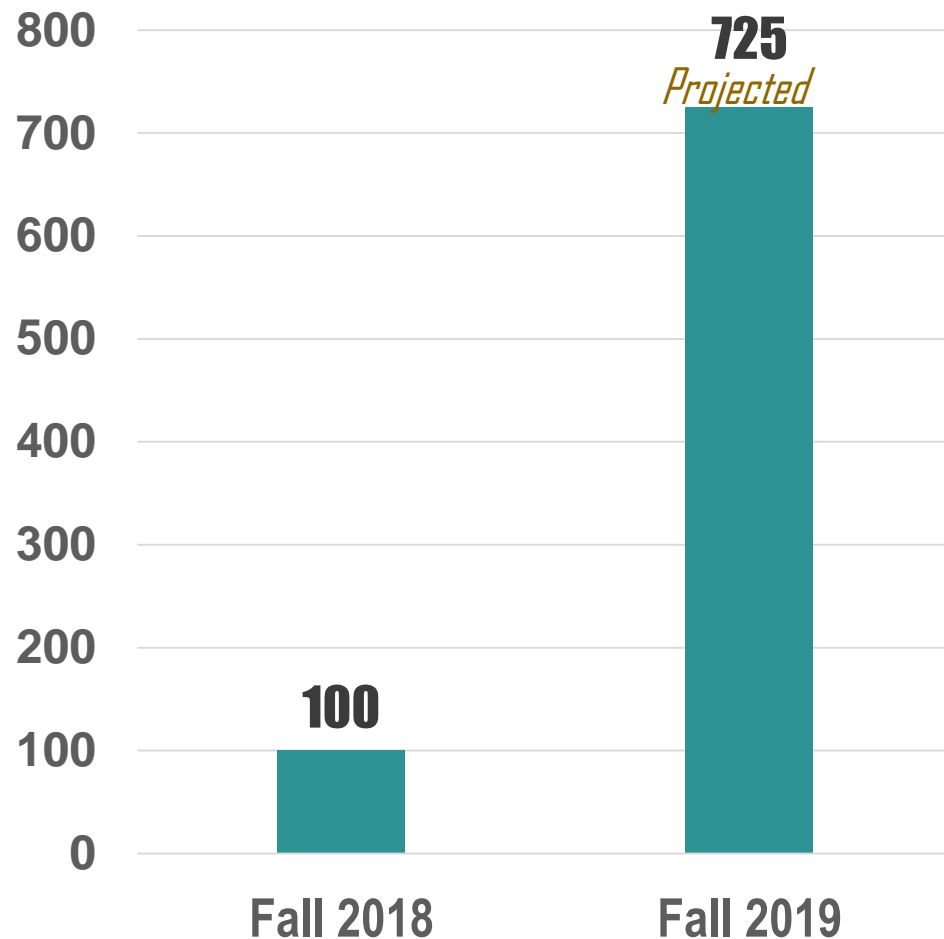

Data Mine Learning Community # of Participants

Fall 2019 Data Mine Learning Community Projections:

50% freshmen

21 unique Data Mine LCs offered

- Agriculture, pharmacy, Liberal Arts, physics, psychology etc.
- Corporate Partnership Data LC