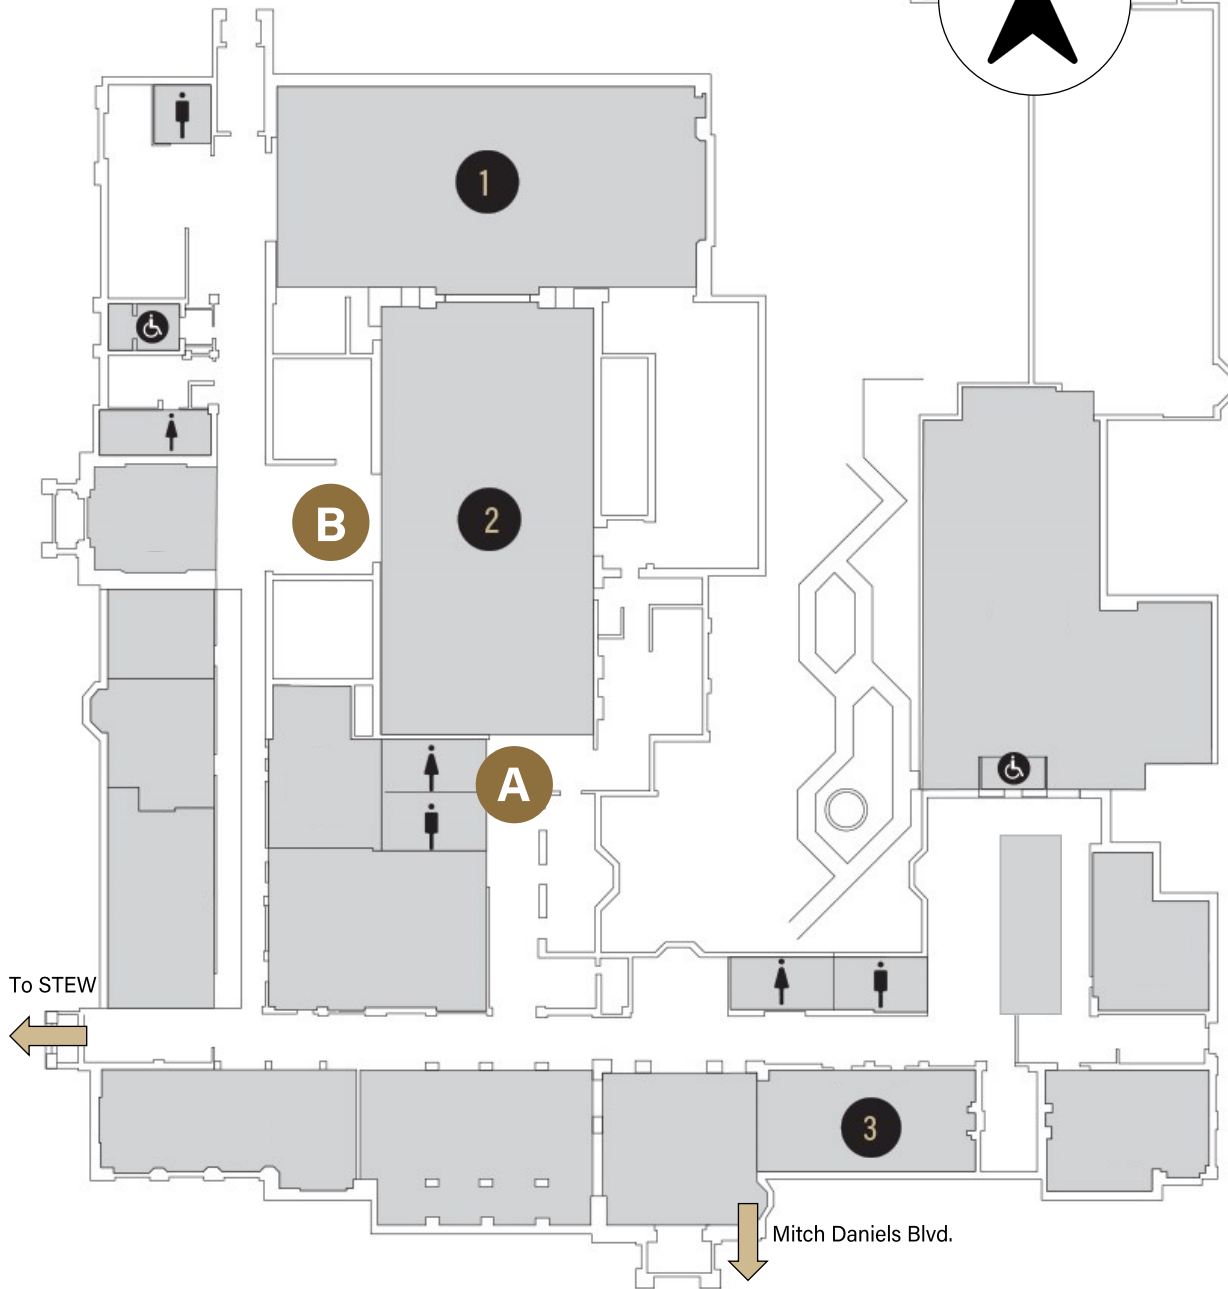

FIRST FLOOR

FALL UNDERGRADUATE RESEARCH EXPO

POSTER SYMPOSIUM

9:00-10:00AM 10:30-11:30AM
12:00-1:00PM 1:30-2:30PM

EVENT VENUES

- 1** North Ballroom (Posters)
- 2** South Ballroom (Posters)
- 3** 118 Lounge (Coat/Bag Check)
- A** **B** General Entrance

CHECK-IN SPOTS

- A** Presenter Check-In
- B** Judge Check-In