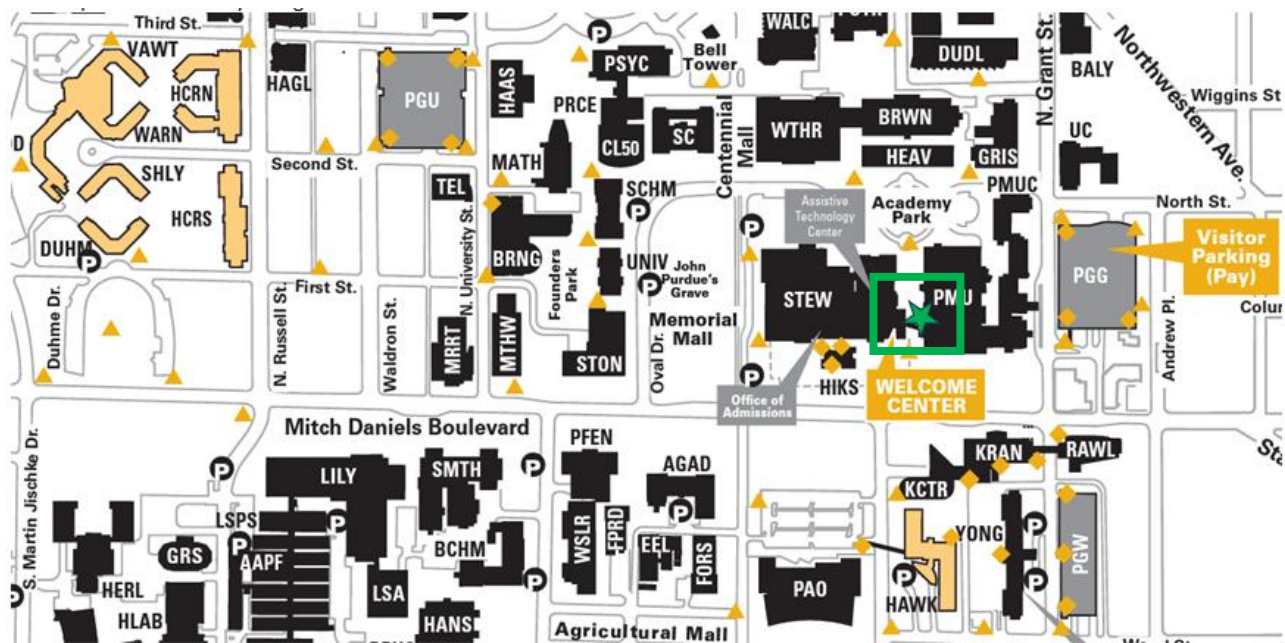

This is the RCAC Summer Conference Series calendar as part of the Anvil REU program.

Each workshop will consist of a 30-45min long presentation with 15-30min of Q&A for an audience of up to 35. The focus of the content will be on an undergraduate level for students in a variety of STEM related summer internships. However, presentations will be open to the community, so graduate students, staff, faculty, and community participants are all welcome to attend.

 = Envision Center Location

The room is located between Stewart Center (STEW) and the Purdue Memorial Union (PMU). Take the indoor ramp from PMU down to the basement of STEW and the entrance to the Envision Center will be located on the ramp. If you are in the STEW building, you have gone too far.